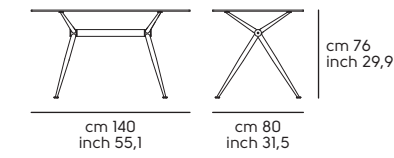

Brioso 140x80