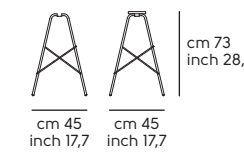

Break / 3

Break / 3 (Glass version)

Break / 4

Break / 4 (Glass version)

Misure piani - Top dimensions

Break 3: Ø60, Ø70

Break 4: Ø60, Ø70 Ø80, 60x60, 70x70

Composit design Midj R&D