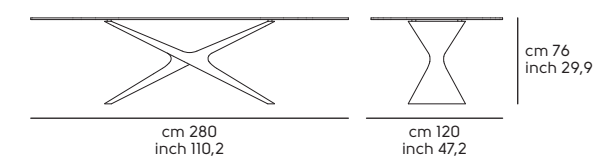

Nexus Ellittico 280x120

Pechino design StudioKappa

Art. T0260200 **Pechino** 200x106 acciaio EN, legno I04
Art. S1150P0 **Guapa P M CU** acciaio DR, cuoio TK C2R4
Art. T0260200 **Pechino** 200x106 EN steel, I04 wood
Art. S1150P0 **Guapa P M CU** DR steel, C2R4 TK hide