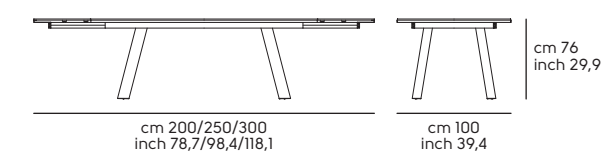

01

Struttura - Frame

Acciaio - SteelCat. M1     

Piano - Top

Massello - Solid woodCat. LS1 Cat. LS2 

Full Top

Piano e allunghe - Top and extensions

Vetro - GlasstopCat. GVC  **Cristalceramica e ceramica lucida - Crystalceramic and ceramic glossy**Cat. GKA    Cat. GKB   Cat. GMA    **Alexander 200x106****Alexander 250x106****Alexander Botte 220x116****Alexander Botte 250x120****Alexander 160/240x90****Alexander 200/300x100**