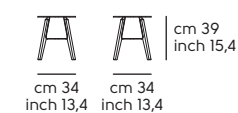

Liù design Archirivolto

Struttura - frame

Acciaio - Steel

Cat. M1 BB E6 EC EG EN

Cat. M2 E0 E1 E2 E3 E4 E7 E8 E9 ER ET

Frassino tinto - Lacquered ash

Cat. LF1 F02 F04 F05 F06 F08 F24 F26 F40 F52

Liù H40

Liù H50

Liù H73

Liù H107

Liù GEO H40

Liù GEO H50

Misure piani - Top dimensions

Liù CT H40: Ø50, Ø60, Ø70, 60x60

Liù CT H50: Ø50, Ø60, Ø70, 60x60

Liù H73: Ø70, Ø80, 60x60, 70x70, 80x80

Liù H107: Ø70, Ø80, 60x60, 70x70

Liù CT OVAL H40, H50: 120x50