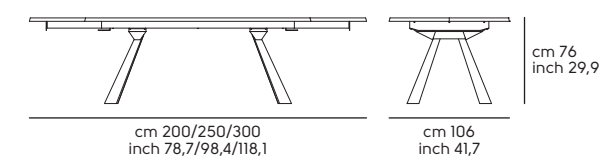

Zeus MT ALL 200/250/300x106