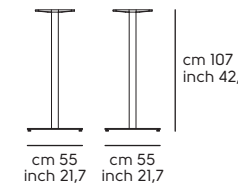

Composit H107

Colonna - Colum

Ø8

8x8

Misure piani - Top dimensions

Composit 1 & Composit 2 base 45 H73: Ø70, Ø80, Ø90, 60x60, 70x70, 75x75, 80x80

Composit 1 & Composit 2 base 55 H73: Ø80, Ø90, Ø100, 70x70, 75x75, 80x80, 85x85, 90x90

Composit 3 base Ø45 H73: Ø60, Ø70, Ø80, 70x70

Composit 3 base Ø55 H73: Ø70, Ø80, Ø90, 70x70

Composit 1 & Composit 2 base 45 H107: Ø70, Ø80, 60x60, 70x70

Composit 1 & Composit 2 base 55 H107: Ø80, Ø90, 70x70, 75x75, 80x80

Composit 3 base Ø45 H107: Ø60, Ø70, Ø80, 70x70

Composit 3 base Ø55 H107: Ø70, Ø80, 70x70