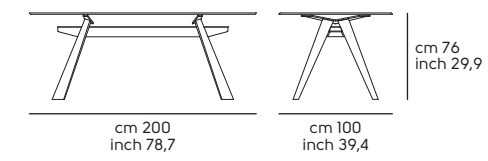

Art. T0307250 **Zeus LG** 250x106 legno I24, vetro J01
Art. S1210SS **Joe S M TS/L** acciaio EG, pelle fiore P0GS, legno I24
Art. T0307250 **Zeus LG** 250x106 I24 wood, J01 glass
Art. S1210SS J **Joe S M TS/L** EG steel, P0GS fiore leather, I24 wood

Struttura - Frame

Acciaio - Steel

Cat. M1 EG

Impiallacciato noce fiammato - Lacquered flamed wood

Cat. LI2 I24

Piano - Top

Vetro - Glasstop

Cat. GVB J01

Cristalceramica e ceramica lucida - Crystalceramic and ceramic glossy

Cat. GMA K32 K33 K34 K35

Impiallacciato noce fiammato - Lacquered flamed wood

Cat. LI2 I24

Zeus MT 200x100