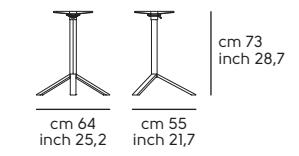

Square 3G H107

Square 3G reclinabile H73

Square 3G reclinabile H107

Square 4G H73

Square 4G H107

Misure piani - Top dimensions

Square 3G: Ø60, Ø70, Ø80

Square 4G: Ø70, Ø80, 60x60, 70x70, 75x75, 80x80