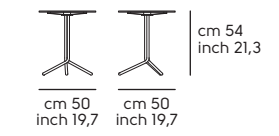

Trampoliere H54 Ø 50