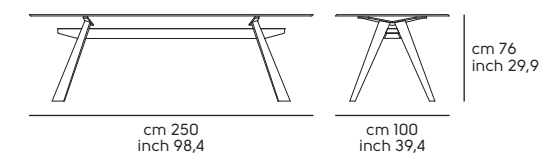

Zeus MT 250x100