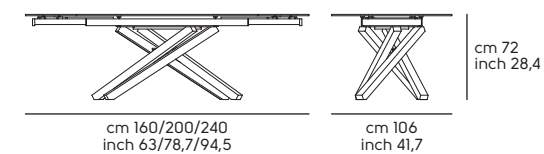

Pechino 160/200/240x106

Pechino 190/240/290x106

Zeus design Maurizio e Silvia Varsi

Art. T0305250 **Zeus LG** 250x100 legno I24, ceramica K32
Art. S1150P0 **Guapa P M CU** acciaio DZ, cuoio TK C2N4
Art. T0305250 **Zeus LG** 250x100 I24 wood, K32 ceramic
Art. S1150P0 **Guapa P M CU** DZ steel, C2N4 TK hide