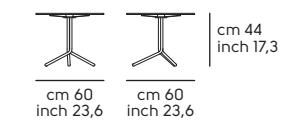

Trampoliere H44 Ø 60