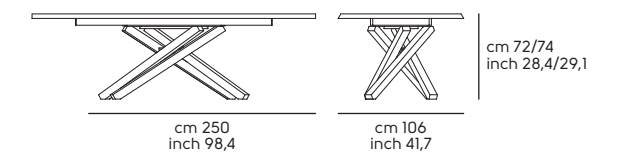

Pechino 160/200/240x106

Pechino 190/240/290x106

Zeus design Maurizio e Silvia Varsi

Art. T0305250 **Zeus LG** 250x100 legno I24, ceramica K32
Art. S1150P0 **Guapa P M CU** acciaio DZ, cuoio TK C2N4
Art. T0305250 **Zeus LG** 250x100 I24 wood, K32 ceramic
Art. S1150P0 **Guapa P M CU** DZ steel, C2N4 TK hide