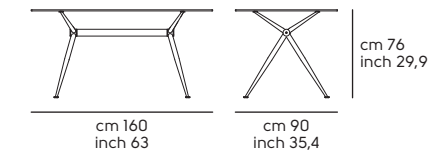

- Cat. GVA **J02**

Impiallacciato - Veneered wood

- Cat. LI2 **I24**

Brioso 140x80

Brioso 140x90_LG

Brioso 160x90

Brioso 180x90

Coffee tables