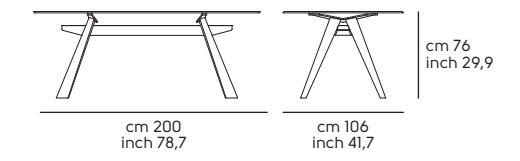

Zeus MT 200x106