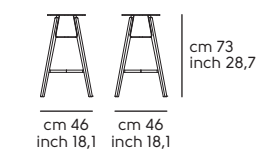

Liù design Archirivolto

Struttura - frame

Acciaio - Steel

Cat. M1 BB E6 EC EG EN

Cat. M2 E0 E1 E2 E3 E4 E7 E8 E9 ER ET

Frassino tinto - Lacquered ash

Cat. LF1 F02 F04 F05 F06 F08 F24 F26 F40 F52

Liù H40

Liù H50

Liù H73

Liù H107

Liù GEO H40

Liù GEO H50

Misure piani - Top dimensions

Liù CT H40: Ø50, Ø60, Ø70, 60x60

Liù CT H50: Ø50, Ø60, Ø70, 60x60

Liù H73: Ø70, Ø80, 60x60, 70x70, 80x80

Liù H107: Ø70, Ø80, 60x60, 70x70

Liù CT OVAL H40, H50: 120x50