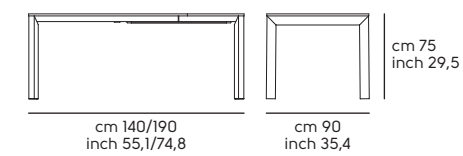

Cat. GKB  **K21**  **K22**  **K23**

Cat. GMA  **K32**  **K33**  **K34**  **K35**

Allunghe - Extensions

MDF Laccato - Lacquered MDF

Cat. LM1  **G02**  **G04**  **G05**  **G07**  **G41**

Apollo 140/190x90

Apollo 160/210/260x90