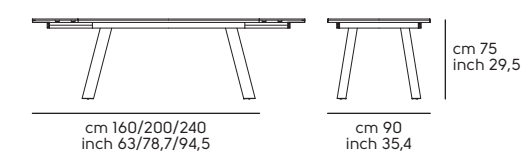

01

Struttura - Frame

Acciaio - SteelCat. M1     

Piano - Top

Massello - Solid woodCat. LS1 Cat. LS2 

Full Top

Piano e allunghe - Top and extensions

Vetro - GlasstopCat. GVC  **Cristalceramica e ceramica lucida - Crystalceramic and ceramic glossy**Cat. GKA    Cat. GKB   Cat. GMA    **Alexander 200x106****Alexander 250x106****Alexander Botte 220x116****Alexander Botte 250x120****Alexander 160/240x90****Alexander 200/300x100**