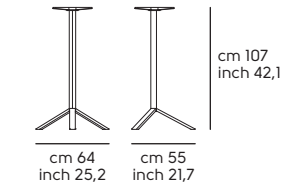

Square 3G H107

Square 3G reclinabile H73

Square 3G reclinabile H107

Square 4G H73

Square 4G H107

Misure piani - Top dimensions

Square 3G: Ø60, Ø70, Ø80

Square 4G: Ø70, Ø80, 60x60, 70x70, 75x75, 80x80