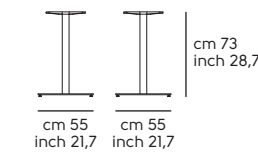

Composit H73