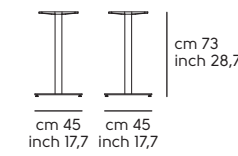

Composit design Midj R&D

Struttura - frame

Acciaio - Steel

Cat. M1

Cat. M3

Composit H73