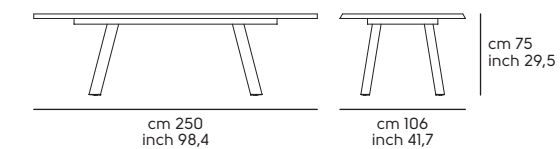

01

Struttura - Frame

Acciaio - SteelCat. M1     

Piano - Top

Massello - Solid woodCat. LS1 Cat. LS2 

Full Top

Piano e allunghe - Top and extensions

Vetro - GlasstopCat. GVC  **Cristalceramica e ceramica lucida - Crystalceramic and ceramic glossy**Cat. GKA    Cat. GKB   Cat. GMA    **Alexander 200x106****Alexander 250x106****Alexander Botte 220x116****Alexander Botte 250x120****Alexander 160/240x90****Alexander 200/300x100**