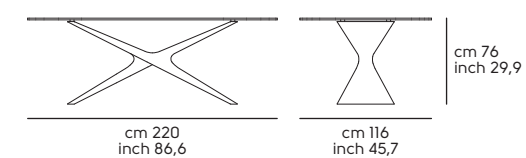

Nexus Botte 220x116