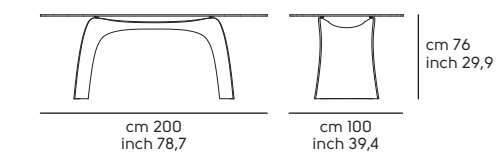

Cristalceramica e ceramica lucida - Crystalceramic and ceramic glossy

Cat. GMA  **K32**  **K33**  **K34**  **K35**

Moonlight 200x100

Moonlight 220x116

Nexus design Andrea Lucatello

Art. T1834250 **Nexus** 250x120
baydur CGW, cristalceramica K35
Art. S1000P0 **Apelle P M CU**
acciaio DZ, cuoio toscano C3N4
Art. T1834250 **Nexus** 250x120
CGW baydur, K35 crystalceramic
Art. S1000P0 **Apelle P M CU**
DZ steel, C3N4 tuscan hide