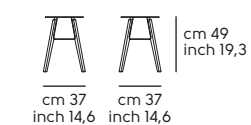

Liù design Archirivolto

Struttura - frame

Acciaio - Steel

Cat. M1 BB E6 EC EG EN

Cat. M2 E0 E1 E2 E3 E4 E7 E8 E9 ER ET

Frassino tinto - Lacquered ash

Cat. LF1 F02 F04 F05 F06 F08 F24 F26 F40 F52

Liù H40

Liù H50

Liù H73

Liù H107

Liù GEO H40

Liù GEO H50

Misure piani - Top dimensions

Liù CT H40: Ø50, Ø60, Ø70, 60x60

Liù CT H50: Ø50, Ø60, Ø70, 60x60

Liù H73: Ø70, Ø80, 60x60, 70x70, 80x80

Liù H107: Ø70, Ø80, 60x60, 70x70

Liù CT OVAL H40, H50: 120x50