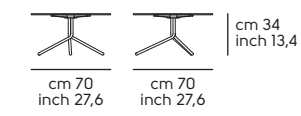

Struttura - frame

Acciaio - Steel

Cat. M1	BB	E6	EC	EG	EN								
Cat. M2	E0	E1	E2	E3	E4	E7	E8	E9	ER	ET			
Cat. M3	CC												
Cat. O1	K6	KB	KC	KG	KN								
Cat. O2	K0	K1	K2	K3	K4	K7	K8	K9	KR	KT			

Trampoliere H34 Ø 70