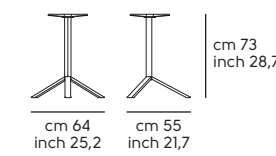

Square 3G H107

Square 3G reclinabile H73

Square 3G reclinabile H107

Square 4G H73

Square 4G H107

Misure piani - Top dimensions

Square 3G: Ø60, Ø70, Ø80

Square 4G: Ø70, Ø80, 60x60, 70x70, 75x75, 80x80