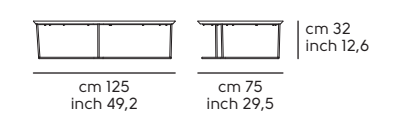

Guapa CT-L

Art. T1150CTS **Guapa CT-S** acciaio BB, cuoio COB4
Art. T1150CTM **Guapa CT-M** acciaio BB, cuoio COB4
Art. T1150CTL **Guapa CT-L** acciaio BB, cuoio COB4
Art. T1150CTS **Guapa CT-S** BB steel, COB4 hide
Art. T1150CTM **Guapa CT-M** BB steel, COB4 hide
Art. T1150CTL **Guapa CT-L** BB steel, COB4 hide