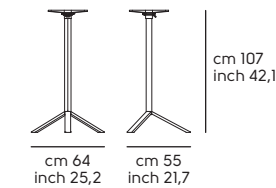

Square 3G H107

Square 3G reclinabile H73

Square 3G reclinabile H107

Square 4G H73

Square 4G H107

Misure piani - Top dimensions

Square 3G: Ø60, Ø70, Ø80

Square 4G: Ø70, Ø80, 60x60, 70x70, 75x75, 80x80