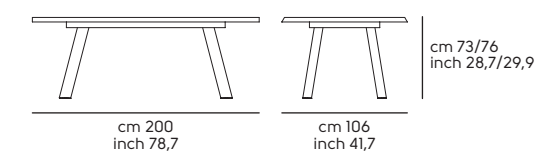

01

Struttura - Frame

Acciaio - SteelCat. M1     

Piano - Top

Massello - Solid woodCat. LS1 Cat. LS2 

Full Top

Piano e allunghe - Top and extensions

Vetro - GlasstopCat. GVC  **Cristalceramica e ceramica lucida - Crystalceramic and ceramic glossy**Cat. GKA    Cat. GKB   Cat. GMA    **Alexander 200x106****Alexander 250x106****Alexander Botte 220x116****Alexander Botte 250x120****Alexander 160/240x90****Alexander 200/300x100**