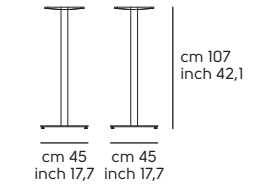

Composit H107