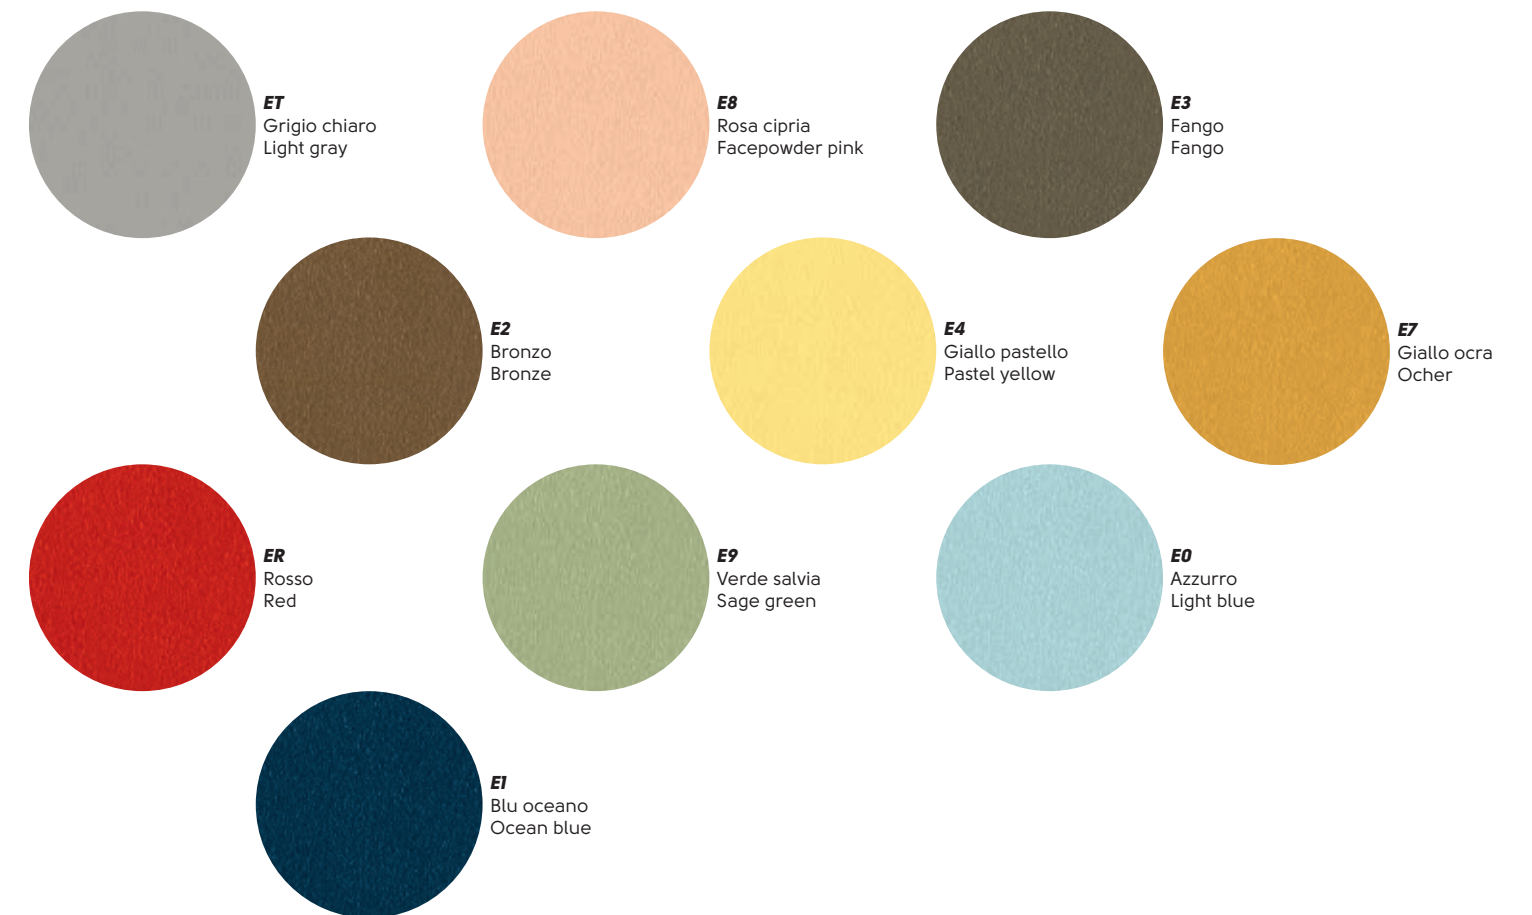

Cat. M2

	Modelli disponibili Available models	Spessore Thick
ø70	Ola 3	cm 0,3
ø80	Ola 3	cm 0,3
75x75	Ola 4	cm 0,3
85x85	Ola 4	cm 0,3