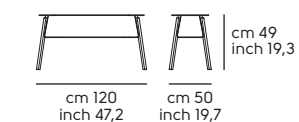

Liù GEO H50

Misure piani - Top dimensions

Liù CT H40: Ø50, Ø60, Ø70, 60x60

Liù CT H50: Ø50, Ø60, Ø70, 60x60

Liù H73: Ø70, Ø80, 60x60, 70x70, 80x80

Liù H107: Ø70, Ø80, 60x60, 70x70

Liù CT OVAL H40, H50: 120x50