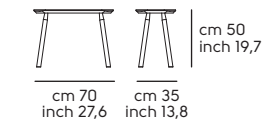

Suite CT H40 Ø55

Suite CT H40 35x70

Suite CT H50 55x55

Suite CT H50 Ø55

Suite CT H50 35x70

Trip design Paolo Vernier

Art. T0280H45 **Trip H45** acciaio DR, ceramica K11
 Art. T0280H50 **Trip H50** acciaio DR, ceramica K11
 Art. T0280H60 **Trip H60** acciaio DR, ceramica K11
 Art. T0280H45 **Trip H45** DR steel, K11 ceramic
 Art. T0280H50 **Trip H50** DR steel, K11 ceramic
 Art. T0280H60 **Trip H60** DR steel, K11 ceramic