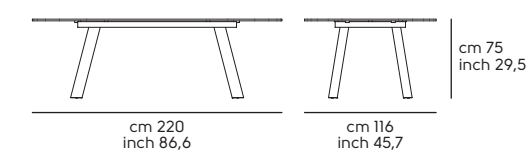

01

Struttura - Frame

Acciaio - SteelCat. M1     

Piano - Top

Massello - Solid woodCat. LS1 Cat. LS2 

Full Top

Piano e allunghe - Top and extensions

Vetro - GlasstopCat. GVC  **Cristalceramica e ceramica lucida - Crystalceramic and ceramic glossy**Cat. GKA    Cat. GKB   Cat. GMA    **Alexander 200x106****Alexander 250x106****Alexander Botte 220x116****Alexander Botte 250x120****Alexander 160/240x90****Alexander 200/300x100**