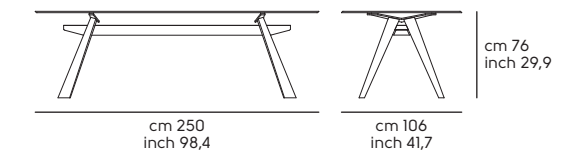

Zeus MT 250x106