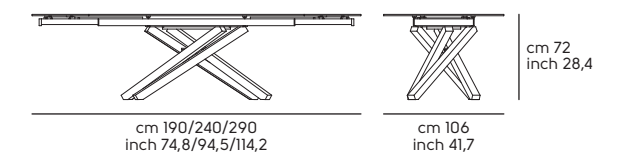

Pechino 160/200/240x106

Pechino 190/240/290x106

Zeus design Maurizio e Silvia Varsi

Art. T0305250 **Zeus LG** 250x100 legno I24, ceramica K32
Art. S1150P0 **Guapa P M CU** acciaio DZ, cuoio TK C2N4
Art. T0305250 **Zeus LG** 250x100 I24 wood, K32 ceramic
Art. S1150P0 **Guapa P M CU** DZ steel, C2N4 TK hide