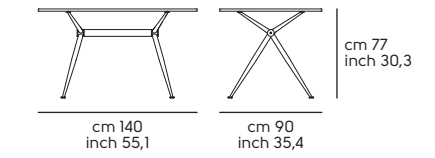

- Cat. GVA **J02**

Impiallacciato - Veneered wood

- Cat. LI2 **I24**

Brioso 140x80

Brioso 140x90_LG

Brioso 160x90

Brioso 180x90

Coffee tables