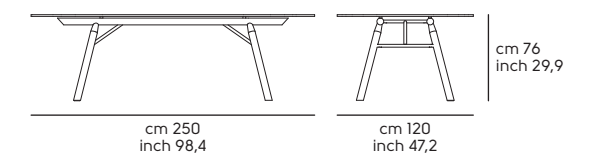

Piano - Top

Vetro - Glasstop

Cat. GVB J01
Cat. GVE J05
Cat. GMA K32 K33 K34 K35
Cat. GVH J50

Suite Botte 220x116

Suite Botte 250x120

Armando design Balutto associati

Art. T0120290 **Armando** 2900x1000 acciaio EN
Art. S1285MY **Liù ML TS2/L** legno F04, tessuto fenix wool T3A8 + legno I04
Art. S1285MY **Liù ML TS2/L** legno F04, tessuto main line flax TAN4 + legno I04
Art. T0120290 **Armando** 2900x1000 acciaio EN
Art. S1285MY **Liù ML TS2/L** F04 wood, T3A8 fenix wool fabric + I04 wood
Art. S1285MY **Liù ML TS2/L** F04 wood, TAN4 main line flax fabric + I04 wood