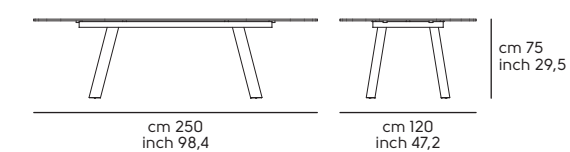

01

Struttura - Frame

Acciaio - SteelCat. M1     

Piano - Top

Massello - Solid woodCat. LS1 Cat. LS2 

Full Top

Piano e allunghe - Top and extensions

Vetro - GlasstopCat. GVC  **Cristalceramica e ceramica lucida - Crystalceramic and ceramic glossy**Cat. GKA    Cat. GKB   Cat. GMA    **Alexander 200x106****Alexander 250x106****Alexander Botte 220x116****Alexander Botte 250x120****Alexander 160/240x90****Alexander 200/300x100**