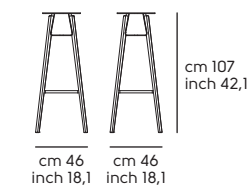

Liù design Archirivolto

Struttura - frame

Acciaio - Steel

Cat. M1 BB E6 EC EG EN

Cat. M2 E0 E1 E2 E3 E4 E7 E8 E9 ER ET

Frassino tinto - Lacquered ash

Cat. LF1 F02 F04 F05 F06 F08 F24 F26 F40 F52

Liù H40

Liù H50

Liù H73

Liù H107

Liù GEO H40

Liù GEO H50

Misure piani - Top dimensions

Liù CT H40: Ø50, Ø60, Ø70, 60x60

Liù CT H50: Ø50, Ø60, Ø70, 60x60

Liù H73: Ø70, Ø80, 60x60, 70x70, 80x80

Liù H107: Ø70, Ø80, 60x60, 70x70

Liù CT OVAL H40, H50: 120x50