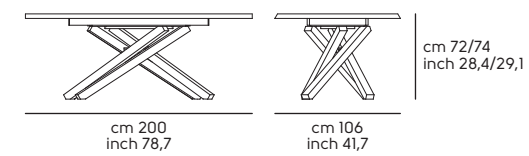

Pechino 200x106