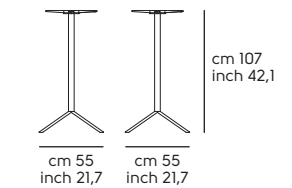

Square 3G H107

Square 3G reclinabile H73

Square 3G reclinabile H107

Square 4G H73

Square 4G H107

Misure piani - Top dimensions

Square 3G: Ø60, Ø70, Ø80

Square 4G: Ø70, Ø80, 60x60, 70x70, 75x75, 80x80