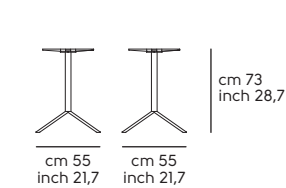

Square 3G H107

Square 3G reclinabile H73

Square 3G reclinabile H107

Square 4G H73

Square 4G H107

Misure piani - Top dimensions

Square 3G: Ø60, Ø70, Ø80

Square 4G: Ø70, Ø80, 60x60, 70x70, 75x75, 80x80