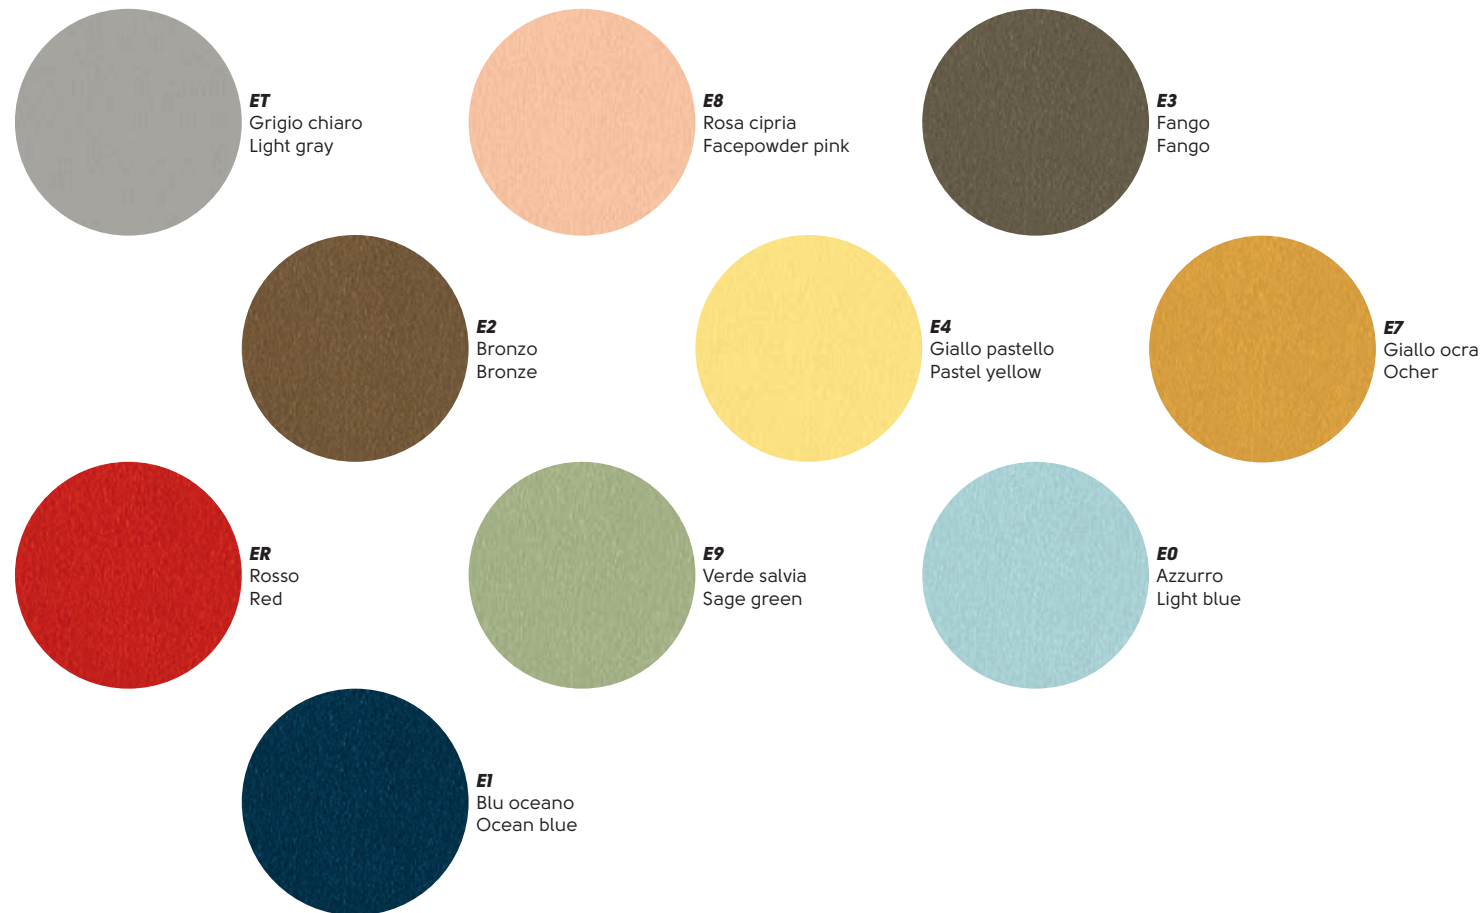

Metalli - Metals

Cat. M1

Cat. M2

Cat. O1

Cat. O2